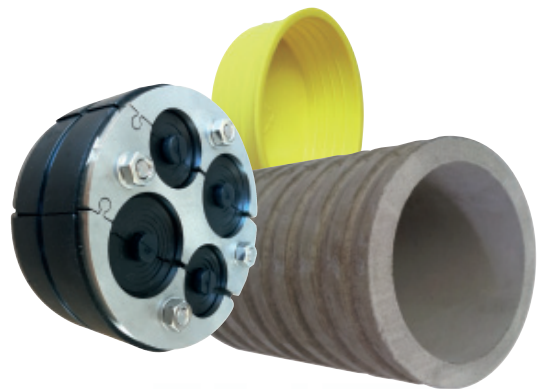

Pipeline Accessories

Wall Penetration Sets  
4 pipes

## Wall Penetration Sets 4 pipes

Wall penetration seal, wall sleeve and mounting caps supplied as complete kits.  
For easy and reliable wall penetration of service pipes and cables.

The proven wall-penetration system made of wall sleeve and 4 pipes Pressio® wall seals is now also available as a complete kit. In addition, there are two mounting caps to close the wall sleeve during the casting process.

Our PVC or fibre cement wall sleeves will shape a perfect wall opening. The sleeves provides a special surface on the outside with grooving to ensure the bond with the wall cement.

An optimised seal to the pipe or cable is provided by one of the following versions of our 4 pipes Pressio® wall penetration seals.

#### Components:

	Pressio® Universal 100 / 18-65 mm V2A closed version (with onion-ring technology)			Fibre Cement Wall Sleeve ID 100 / 150 / 200 mm Length 250 mm
	Pressio® Universal 100 / 18-65 mm V2A split version (with onion-ring technology)			
	Rubber Support Ring 100 / 32-40 mm			Mounting Cap PE for Wall Sleeve DN 100 / DN 150 / DN 200